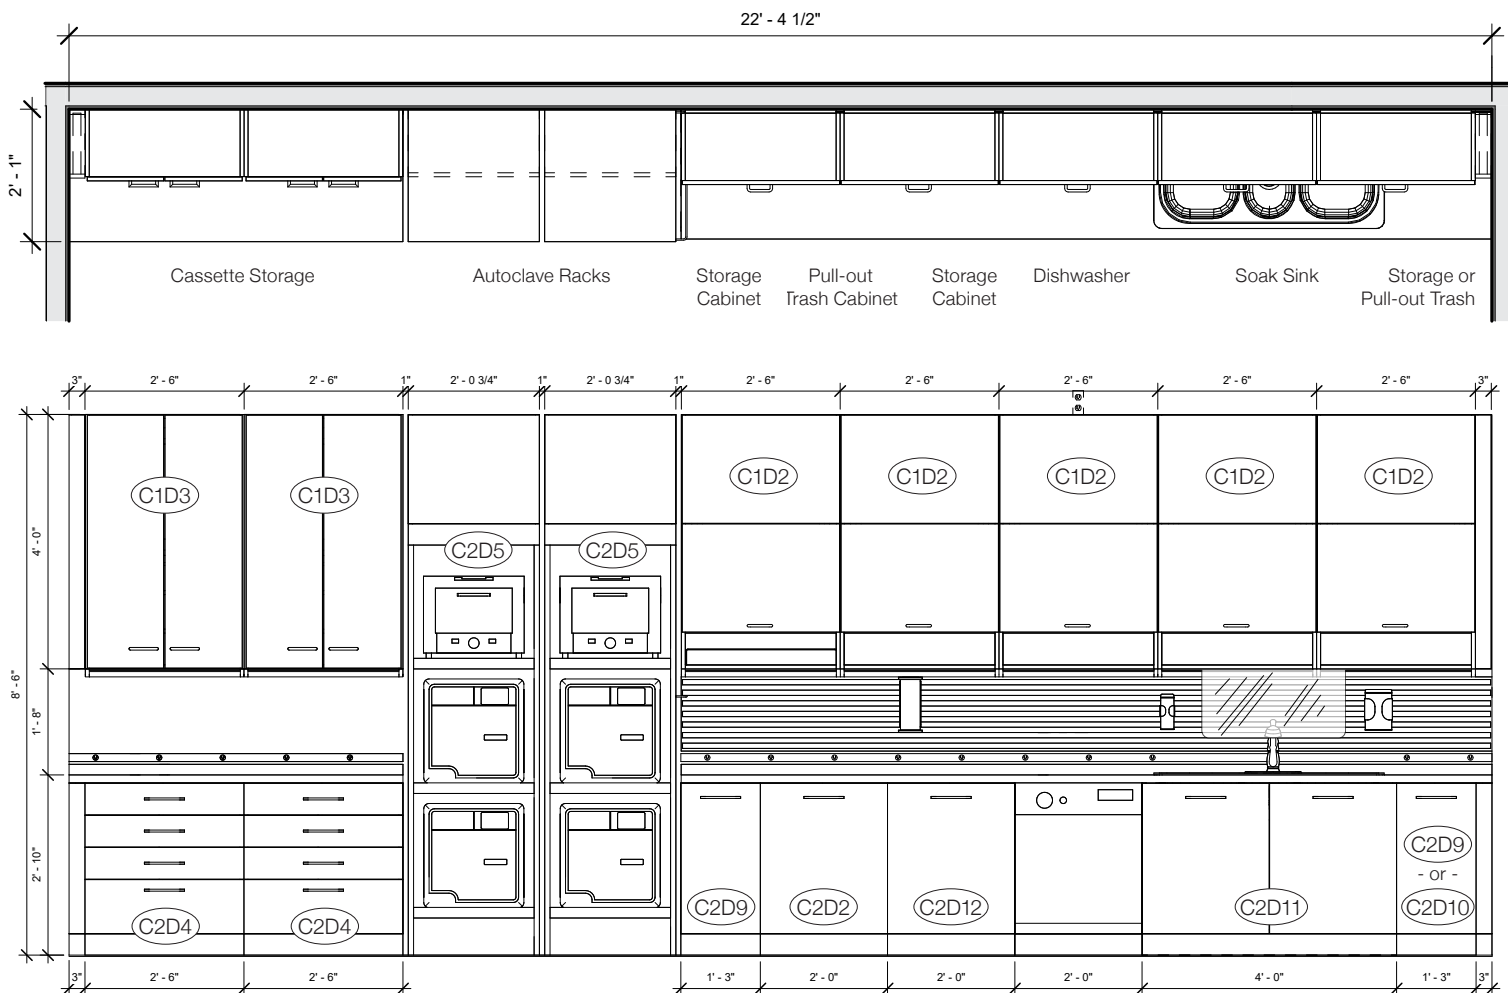

Desergo™ Elite Steri Center (designed for 13-20 operatories)

When you need high-flow *at the highest volume* the **Desergo Elite Steri Center** is the answer. **Go big or go home.**

With double the autoclave and instrument washing capabilities, 30 gallons (or more) of trash management, and twice the clean storage capacity, the Elite will provide ample through-put for the busiest of dental practices.

COLOR CHOICES

Cabinet Color/Finish Selection:

- Cabinet available in standard EP color choices.
- or - Upgrade to woodgrain finish. (Standard EP selections)

CONFIGURATIONS

Upper Cabinet Shelves

- Triple Pulldowns on Cassette and Storage Cabinets. Overall-height: 8'6"
- Double Pulldowns on Cassette and Storage Cabinets.
Overall-height is 7'6-3/4", and is ideal for offices with lower ceiling heights. (Item numbers will be different in this case.)

Autoclave Rack

- 2 racks as shown
- or - Single, 36" wide rack for larger autoclave (ie: Tuttnauer MDMaxx)

Far Right Cabinet (C2D1)

- 15" Swing-door Storage Cabinet (C2D9)
- or - 10 gal. Pull-out Trash (C2D10)